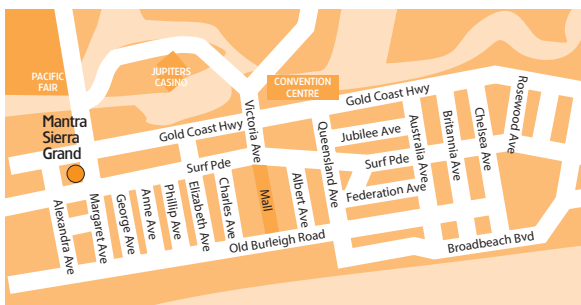

Floor Plans

Mantra Sierra Grand
22 Surf Parade, Broadbeach QLD 4218
t 07 5668 5100
e sierragrands.res@mantra.com.au

Central Reservations
t 132 678 (international calls +61 7 5665 4450)
e info@mantraresorts.com.au

Group Bookings and Enquiries
t 1800 217 044

Sales and Marketing Enquiries
e sales@stellagroup.com.au

f 07 5668 5101
w www.mantrasierragrand.com.au

t +61 7 5665 4133 (wholesale and credit suppliers)
w www.mantraresorts.com.au

e groups@stellagroup.com.au

e marketing@stellagroup.com.au