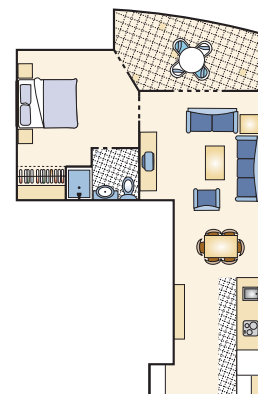

Room Features

Room features include air conditioning, open-plan living areas, wide balconies with panoramic ocean or hinterland views from the balcony, cable TV & in-house movies, wireless internet access, audio and visual

The One Bedroom Deluxe features
1 King bed + 1 sofa bed

The Two Bedroom features
1 King bed + 1 King (zip) bed

The Two Bedroom Deluxe features
1 King bed + 1 King (zip) bed + sofa bed

The Three Bedroom features
1 King bed + 1 King (zip) + 1 Queen bed

Floor plan is indicative only and may vary per apartment.

Floor plan shown is the One Bedroom.

Floor Plans

Mantra Sierra Grand
22 Surf Parade, Broadbeach QLD 4218
t 07 5668 5100
e sierragrands.res@mantra.com.au